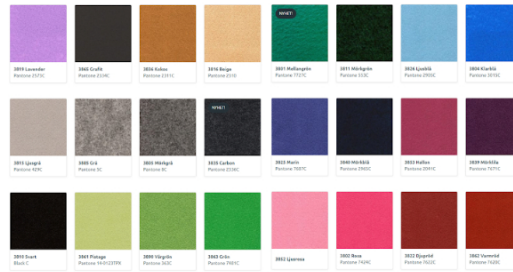

### PARTNER STAND ADD ONS

Please choose your carpet colour \*

This is included in your stand

Välj

Add a curved edge on the booth carpet - An additional cost of 1950 SEK applies.

- Yes  
 No